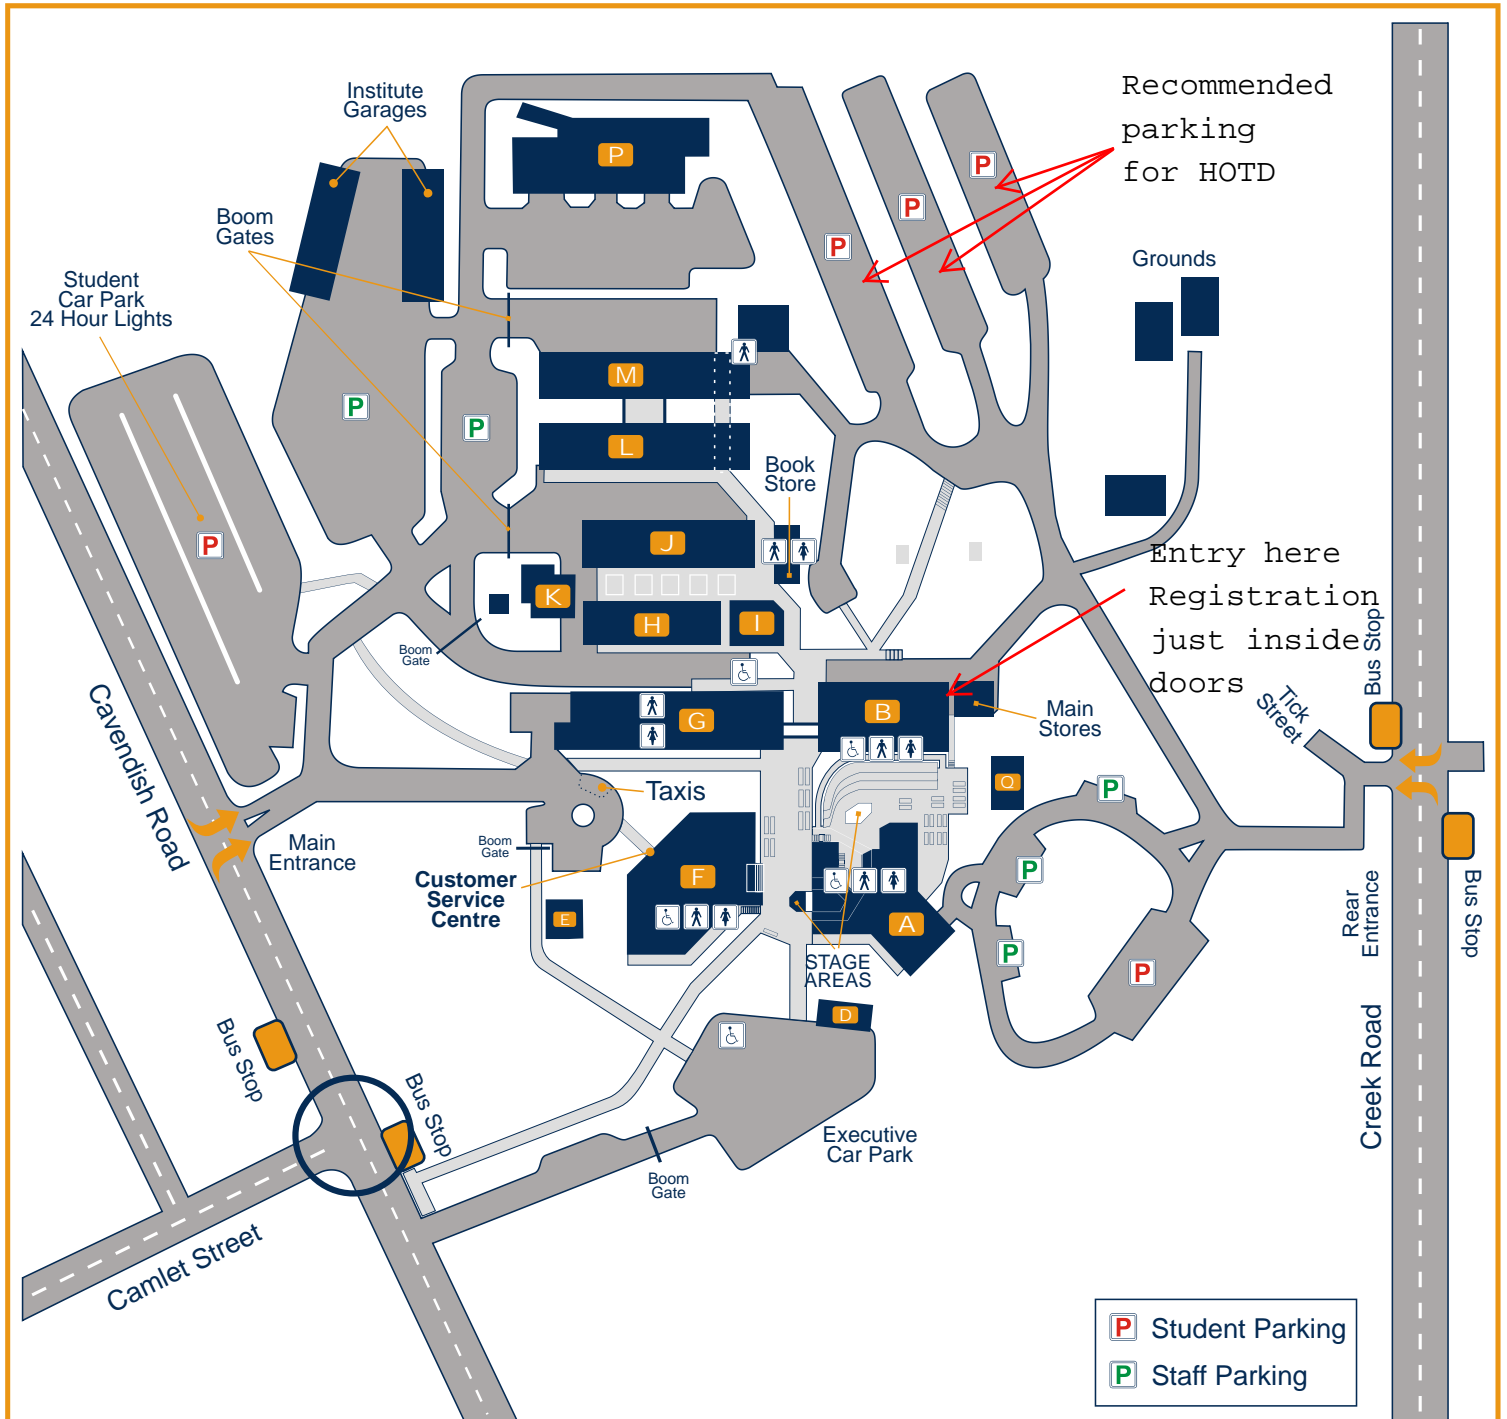

# Metropolitan South Institute of TAFE

Mt Gravatt Campus, 1030 Cavendish Rd

**A**  
 BUSINESS STUDIES  
 CALL CENTRE TRAINING  
 CANTEEN  
 CAVENDISH TRAINING  
 RESTAURANT  
 HOSPITALITY  
 HUMAN RESOURCES UNIT  
 INFORMATION TECHNOLOGY  
 LANGUAGE, LITERACY,  
 NUMERACY  
 MARKETING UNIT  
 RETAIL  
 STUDENT SERVICES  
 TOURISM

**E**  
 STORE ROOM

**F**  
 ADMINISTRATION  
 CUSTOMER SERVICE CENTRE  
 IT MANAGER  
 LEARNING SUPPORT  
 LIBRARY  
 STUDENT SERVICES  
 TSOL

**G**  
 CAD / CAM TRAINING  
 DIESEL FITTING  
 ENGINEERING  
 FASHION  
 FLUID POWER  
 MAINTENANCE OFFICE  
 WELDING, FITTING & TURNING

**H**  
 ENGINE RECONDITIONING  
 TRANSMISSIONS

**I**  
 PNEUMATICS LAB  
 THEATRETTE

**J**  
 AUTO ELECTRICAL  
 AUTOMOTIVE CLASSROOMS  
 AUTOMOTIVE WORKSHOPS

**K**  
 PALLET STORE

**L**  
 HEAVY COMMERCIAL VEHICLES